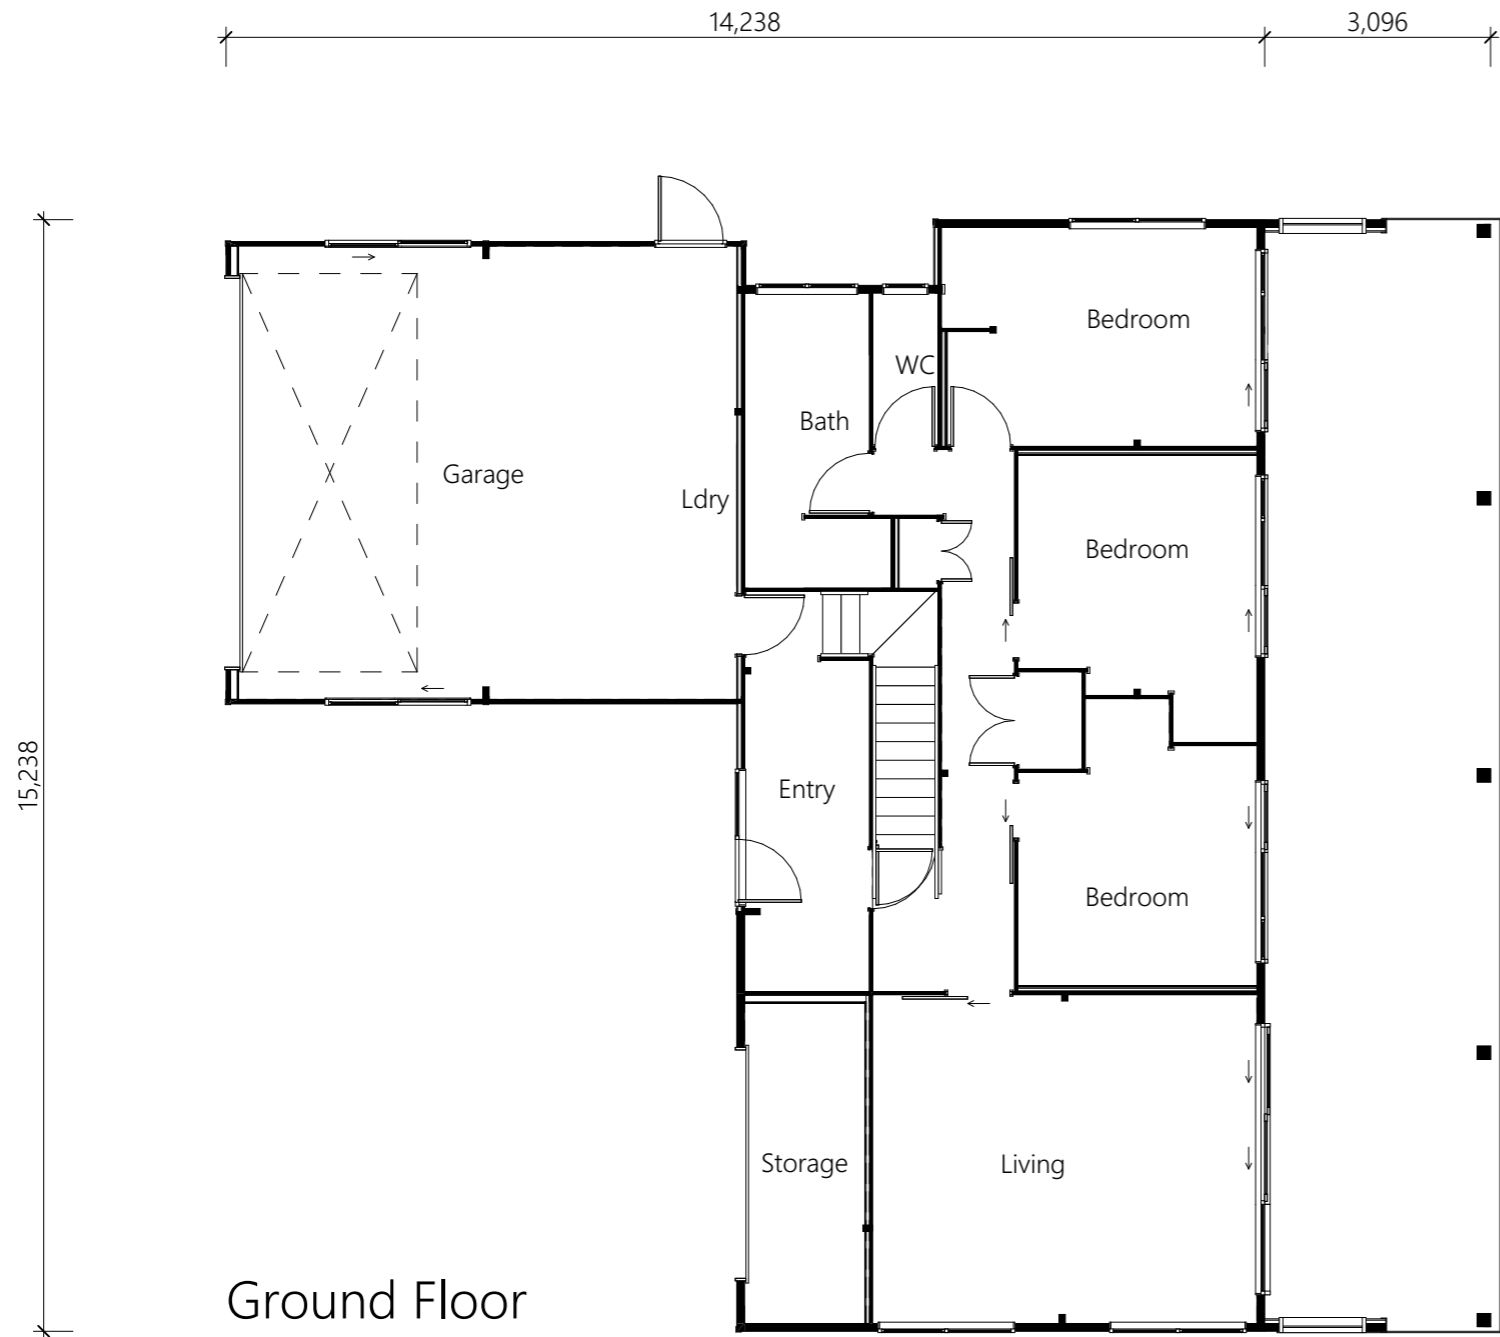

Coromandel Coastal Delight

TOTAL AREA: 232.70m²

Coromandel Coastal Delight

TOTAL AREA: 232.70m²