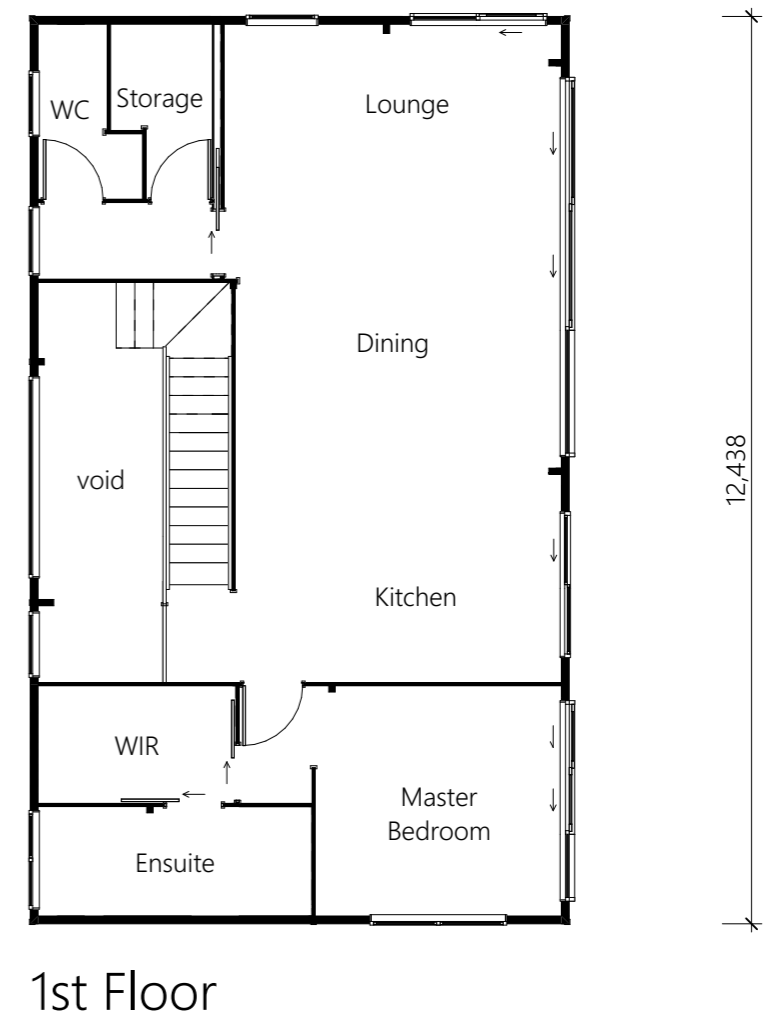

Coromandel Coastal Delight

TOTAL AREA: 232.70m²

Coromandel Coastal Delight

TOTAL AREA: 232.70m²